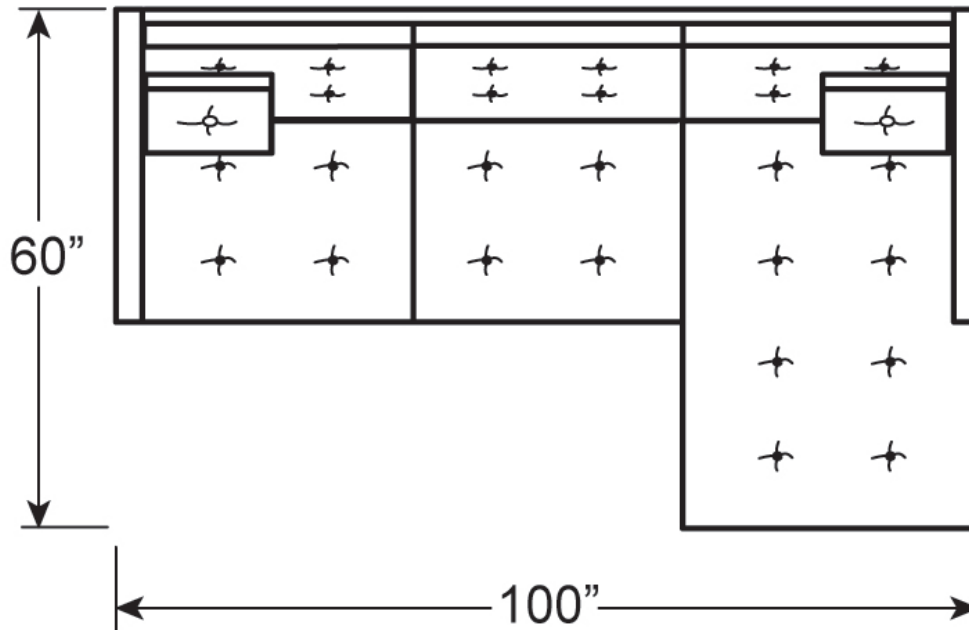

FLEETWOOD BI-SECTIONAL

7475-80 Fleetwood Bi-Sectional

Overall: 100W x 60D x 34H inches

Arm: 26.5

Seat: 18.5H inches

Inside 92.5W x 23D inches

Standard Features:

Ultra Plush Seat Cushions

Fiber Back Cushions

Two 18" Fiber Boxed Throw Pillows

Standard Finish: Calais

Ottoman is movable in order to create a LAF/RAF Chaise